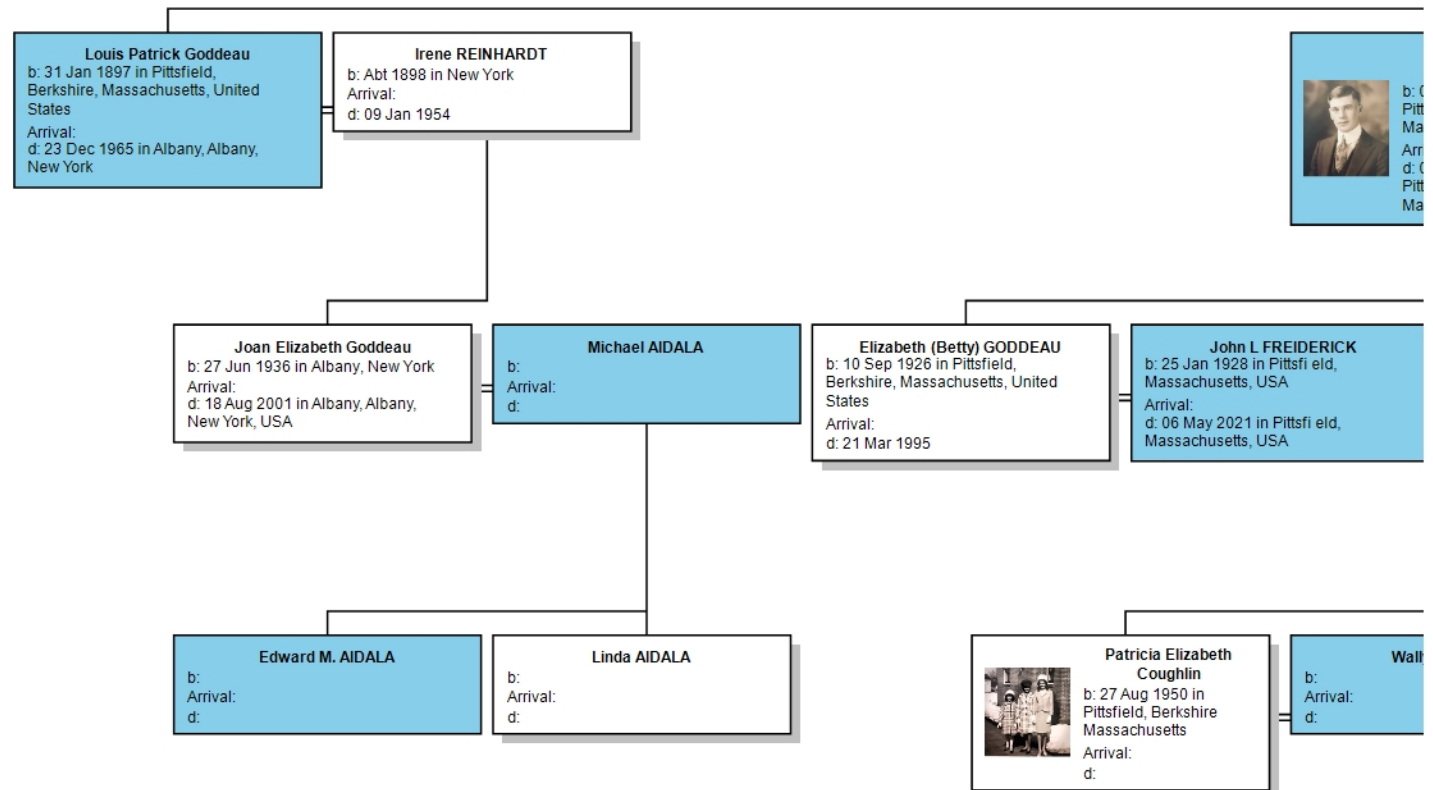

# Descendant Chart for Henry GODDEAU

**Henry GODDEAU**  
 b: 25 Dec 1862 in Dannemora, Clinton, New York, USA  
 Arrival:  
 d: 06 Aug 1959 in Pittsfield, Berkshire, Massachusetts, USA

**Elizabeth C. Crowe**  
 b: 21 Mar 1871 in Lebanon Springs, Columbia, New York  
 Arrival:  
 d: 28 Sep 1936 in Pittsfield, Berkshire, Massachusetts

**Alfred Jerome Goddeau**  
 b: 01 Oct 1898 in Pittsfield, Massachusetts  
 Arrival:  
 d: 15 Jan 1969 in Pittsfield, Berkshire, Massachusetts

**Pauline FARRAR**  
 b: 29 Oct 1900 in Plainville, Hartford, Connecticut, USA  
 Arrival:  
 d: 15 Oct 1988 in Pittsfield, Berkshire, Massachusetts

**Howard Raymond Goddeau**  
 b: 10 Jan 1903 in Pittsfield, Berkshire, Massachusetts, USA  
 Arrival:  
 d: 11 May 1999 in Pittsfield, Massachusetts

**Ruth G Babcock**  
 b: 16 Oct 1907 in New York  
 Arrival:  
 d: 19 Dec 1983

**Robert E Goddeau**  
 b: 08 Sep 1930 in Massachusetts  
 Arrival:  
 d:

**Frances Fryc**  
 b: 06 Jan 1934  
 Arrival:  
 d:

**Frances A Goddeau**  
 b:  
 Arrival:  
 d:

**b: 18 Dec 1934**  
 Arrival:  
 d: